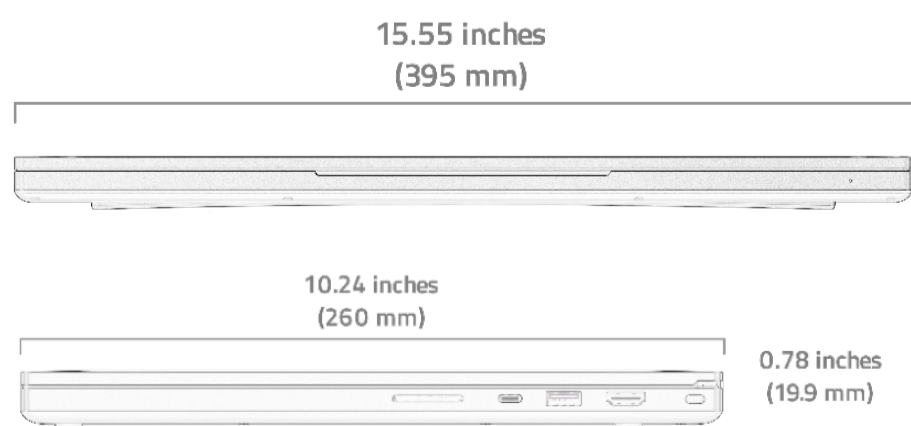

Storage 1TB PCIe Gen 4 NVMe upgradeable to 4TB SSD
Open M.2 Slot - Supports PCIe and SATA SSDs, upgradeable to 4TB SSD

Memory 16GB of DDR5 Dual-Channel Memory (4800MHz) Upgradeable to 64GB

Ports
Three USB3.2 Gen 2 Type-A Ports
Two Thunderbolt™ 4 Ports (USB-C 3.2 Gen2)
One RJ45 - 2.5Gb ethernet
One Power Port
One HDMI 2.1
One UHS-II SD Card Reader

Approx. Dimensions & Weight
Height: 0.78 inches (19.9 mm)
Width: 15.55 inches (395 mm)
Depth: 10.24 inches (260 mm)
Weight: 6.06 pounds (2.75 kg)

Finish / Color Anodized Matte Black with Anti-Fingerprint Coating