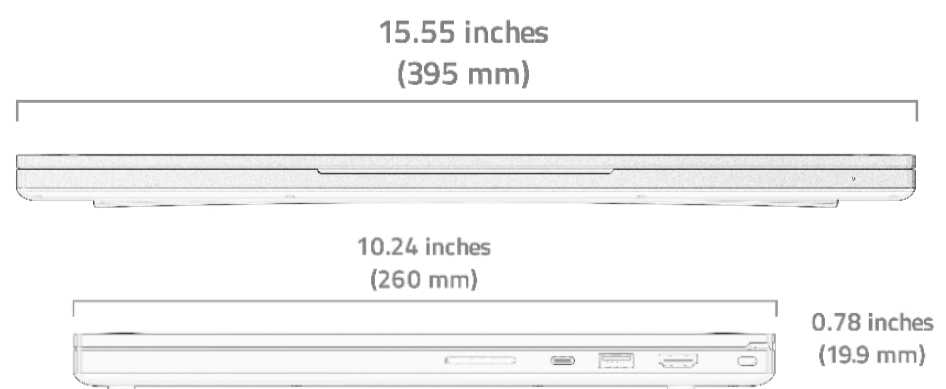

Approx. Dimensions & Weight
Height: 0.78 inches (19.9 mm)
Width: 15.55 inches (395 mm)
Depth: 10.24 inches (260 mm)
Weight: 6.06 pounds (2.75 kg)

Finish / Color Anodized Matte Black with Anti-Fingerprint Coating

Audio

8x Speakers for Stereo Speakers
Array Microphone
THX Spatial Audio Support

Battery and Power

Built-in 82Whr lithium polymer battery
Compact 280W Power Adapter

Approx. Dimensions & Weight

Height: 0.78 inches (19.9 mm)
Width: 15.55 inches (395 mm)
Depth: 10.24 inches (260 mm)
Weight: 6.06 pounds (2.75 kg)