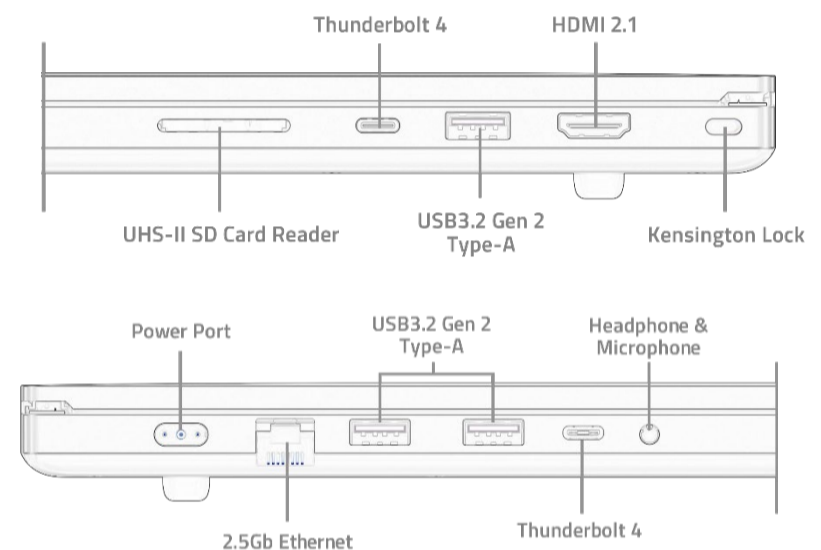

Ports

- Three USB3.2 Gen 2 Type-A Ports
- Two Thunderbolt™ 4 Ports (USB-C 3.2 Gen2)
- One RJ45 - 2.5Gb ethernet
- One Power Port
- One HDMI 2.1
- One UHS-II SD Card Reader

Keyboard & Trackpad

Per-Key RGB powered by Razer Chroma™ anti-ghosting backlit keyboard
Improved Glass Touchpad with Microsoft Precision Touch for multi-touch gestures

Wireless

Wi-Fi 6E (Killer® AX1690) – 2.4GHz / 5GHz / 6GHz
802.11ax Wi-Fi wireless networking; IEEE 802.11a/b/g/n/ac/ax/az compatible
Bluetooth 5.2 wireless technology

Camera

Windows Hello IR Full HD Webcam 1080P (F/2 Lens)

Audio

8x Speakers for Stereo Speakers
Array Microphone
THX Spatial Audio Support

Battery and Power

Built-in 82Whr lithium polymer battery
Compact 280W Power Adapter

Approx. Dimensions & Weight

Height: 0.78 inches (19.9 mm)
Width: 15.55 inches (395 mm)
Depth: 10.24 inches (260 mm)
Weight: 6.06 pounds (2.75 kg)