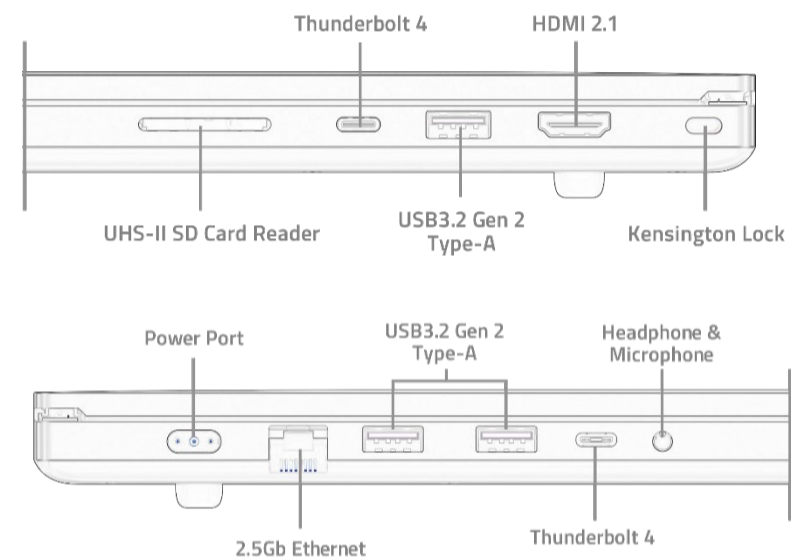

Storage 1TB PCIe Gen 4 NVMe upgradeable to 4TB SSD
Open M.2 Slot - Supports PCIe and SATA SSDs, upgradeable to 4TB SSD

Memory 16GB of DDR5 Dual-Channel Memory (4800MHz) Upgradeable to 64GB

Ports
Three USB3.2 Gen 2 Type-A Ports
Two Thunderbolt™ 4 Ports (USB-C 3.2 Gen2)
One RJ45 - 2.5Gb ethernet
One Power Port
One HDMI 2.1
One UHS-II SD Card Reader

Ports

- Three USB3.2 Gen 2 Type-A Ports
- Two Thunderbolt™ 4 Ports (USB-C 3.2 Gen2)
- One RJ45 - 2.5Gb ethernet
- One Power Port
- One HDMI 2.1
- One UHS-II SD Card Reader

Keyboard & Trackpad

Per-Key RGB powered by Razer Chroma™ anti-ghosting backlit keyboard
Improved Glass Touchpad with Microsoft Precision Touch for multi-touch gestures